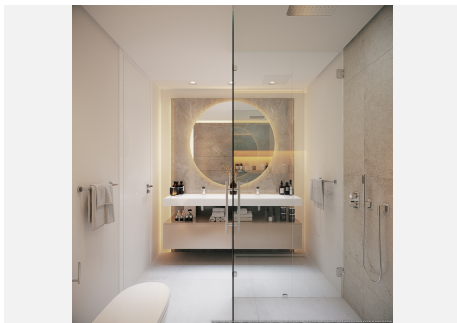

The complex boasts stunning views of the sea to the South, La Concha mountain to the East, and the protected Sierra de Las Nieves mountain range to the North. Despite its proximity to Marbella and Puerto Banus, it offers a serene escape into nature from its elevated location in Benahavis, a picturesque village just minutes from Marbella and Estepona. Renowned for its exclusive golf courses and upscale developments, it embodies the essence of luxury living. Yet, beyond its opulent charm, Benahavis attracts nature enthusiasts with its unspoiled landscapes, perfect for leisurely walks and exhilarating bike rides, showcasing rich local flora and fauna. Additionally, the village boasts a lively culinary scene and excellent connectivity, with seamless transport links and convenient access to Malaga airport, reachable in under an hour.

Explore the world of luxury living in these exclusive homes, where every detail is designed to elevate your lifestyle, while enjoying the tranquillity of nature and the convenience of modern amenities. Contact us today to learn more and start your journey towards luxurious living.