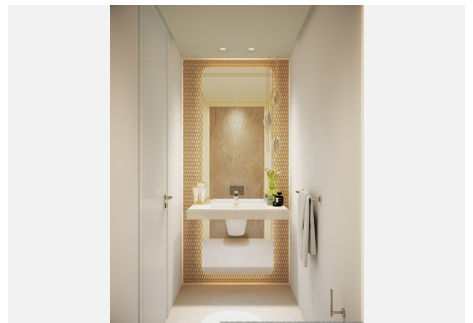

The complex boasts stunning views of the sea to the South, La Concha mountain to the East, and the protected Sierra de Las Nieves mountain range to the North. Despite its proximity to Marbella and Puerto Banus, it offers a serene escape into nature from its elevated location in Benahavis, a picturesque village just minutes from Marbella and Estepona. Renowned for its exclusive golf courses and upscale developments, it embodies the essence of luxury living. Yet, beyond its opulent charm, Benahavis attracts nature enthusiasts with its unspoiled landscapes, perfect for leisurely walks and exhilarating bike rides, showcasing rich local flora and fauna. Additionally, the village boasts a lively culinary scene and excellent connectivity, with seamless transport links and convenient access to Malaga airport, reachable in under an hour.

Explore the world of luxury living in these exclusive homes, where every detail is designed to elevate your lifestyle, while enjoying the tranquillity of nature and the convenience of modern amenities. Contact us today to learn more and start your journey towards luxurious living.