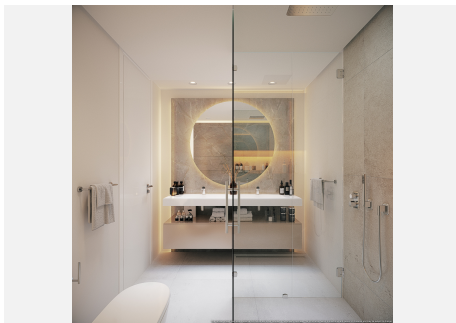

The complex boasts stunning views of the sea to the South, La Concha mountain to the East, and the protected Sierra de Las Nieves mountain range to the North. Despite its proximity to Marbella and Puerto Banus, it offers a serene escape into nature from its elevated location in Benahavis, a picturesque village just minutes from Marbella and Estepona. Renowned for its exclusive golf courses and upscale developments, it embodies the essence of luxury living. Yet, beyond its opulent charm, Benahavis attracts nature enthusiasts with its unspoiled landscapes, perfect for leisurely walks and exhilarating bike rides, showcasing rich local flora and fauna. Additionally, the village boasts a lively culinary scene and excellent connectivity, with seamless transport links and convenient access to Malaga airport, reachable in under an hour.

Explore the world of luxury living in these exclusive homes, where every detail is designed to elevate your lifestyle, while enjoying the tranquillity of nature and the convenience of modern amenities. Contact us today to learn more and start your journey towards luxurious living.