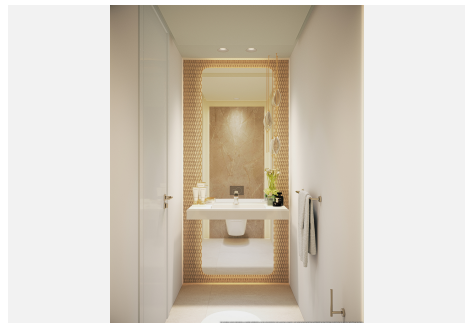

The complex boasts stunning views of the sea to the South, La Concha mountain to the East, and the protected Sierra de Las Nieves mountain range to the North. Despite its proximity to Marbella and Puerto Banus, it offers a serene escape into nature from its elevated location in Benahavis, a picturesque village just minutes from Marbella and Estepona. Renowned for its exclusive golf courses and upscale developments, it embodies the essence of luxury living. Yet, beyond its opulent charm, Benahavis attracts nature enthusiasts with its unspoiled landscapes, perfect for leisurely walks and exhilarating bike rides, showcasing rich local flora and fauna. Additionally, the village boasts a lively culinary scene and excellent connectivity, with seamless transport links and convenient access to Malaga airport, reachable in under an hour.

Explore the world of luxury living in these exclusive homes, where every detail is designed to elevate your lifestyle, while enjoying the tranquillity of nature and the convenience of modern amenities. Contact us today to learn more and start your journey towards luxurious living.