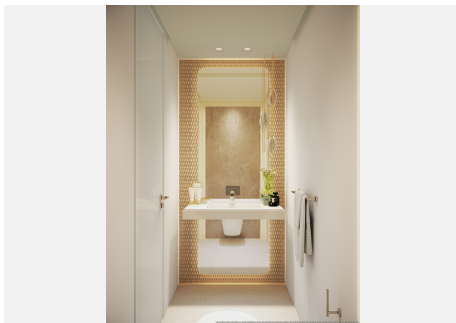

The complex boasts stunning views of the sea to the South, La Concha mountain to the East, and the protected Sierra de Las Nieves mountain range to the North. Despite its proximity to Marbella and Puerto Banus, it offers a serene escape into nature from its elevated location in Benahavis, a picturesque village just minutes from Marbella and Estepona. Renowned for its exclusive golf courses and upscale developments, it embodies the essence of luxury living. Yet, beyond its opulent charm, Benahavis attracts nature enthusiasts with its unspoiled landscapes, perfect for leisurely walks and exhilarating bike rides, showcasing rich local flora and fauna. Additionally, the village boasts a lively culinary scene and excellent connectivity, with seamless transport links and convenient access to Malaga airport, reachable in under an hour.

Explore the world of luxury living in these exclusive homes, where every detail is designed to elevate your lifestyle, while enjoying the tranquillity of nature and the convenience of modern amenities. Contact us today to learn more and start your journey towards luxurious living.