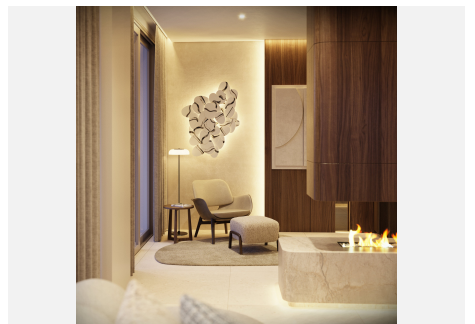

Enjoy the convenience of the business centre, outdoor gym area, and a dedicated pétanque space. Pamper yourself with indulgent Jacuzzis and stay fit with the versatile fitness options available. The community's 24-hour security ensures a safe, private, and serene living environment.

This exclusive complex is ideally situated between Marbella and Benahavis, perched above Marbella's renowned Golf Valley, with world-class golf courses right at your doorstep. Enjoy effortless access to top beaches and high-end shopping and dining, all while being conveniently close to prestigious international schools. This location is a paradise for golf enthusiasts and outdoor adventurers, offering abundant opportunities for water sports, swimming, tennis, horse-riding, and mountain hiking.

The blend of contemporary design, opulent amenities, and natural beauty, make these Benahavis apartments the ultimate haven for those seeking a life of luxury and tranquillity. Contact us today for more information.