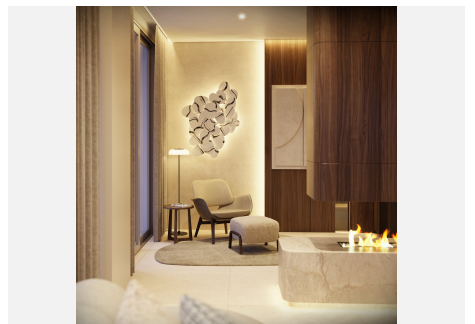

Enjoy the convenience of the business centre, outdoor gym area, and a dedicated pétanque space. Pamper yourself with indulgent Jacuzzis and stay fit with the versatile fitness options available. The community's 24-hour security ensures a safe, private, and serene living environment.

This exclusive complex is ideally situated between Marbella and Benahavis, perched above Marbella's renowned Golf Valley, with world-class golf courses right at your doorstep. Enjoy effortless access to top beaches and high-end shopping and dining, all while being conveniently close to prestigious international schools. This location is a paradise for golf enthusiasts and outdoor adventurers, offering abundant opportunities for water sports, swimming, tennis, horse-riding, and mountain hiking.

The blend of contemporary design, opulent amenities, and natural beauty, make these Benahavis apartments the ultimate haven for those seeking a life of luxury and tranquillity. Contact us today for more information.