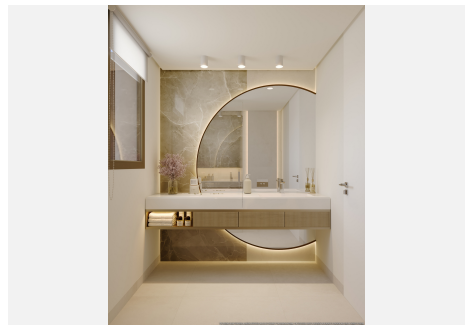

Despite its serene and elevated setting, this exclusive development is just minutes from Marbella and Puerto Banus, offering the perfect balance between tranquillity and accessibility. Benahavis is a charming Andalusian village known for its stunning natural beauty, world-class golf courses, and exquisite gastronomy. With its picturesque streets, breathtaking mountain views, and exclusive residential communities, Benahavis is a sought-after destination for those seeking luxury living in a serene setting.

Whether enjoying a morning walk through the majestic natural surroundings, relaxing in your private oasis, or taking a short drive to the vibrant coastal hotspots, residents will experience a lifestyle of leisure and luxury. Your perfect home awaits—contact us today for exclusive details and availability!

+34 952 939 460 · info@bromleyestatesmarbella.com Urbanizacion El Rosario, CN340, Km 188, Marbella, Malaga 29603