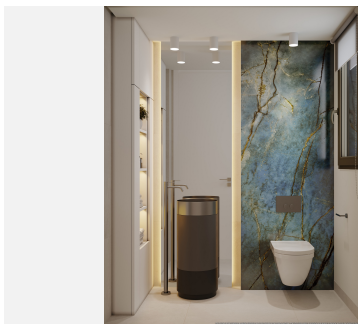

Despite its serene and elevated setting, this exclusive development is just minutes from Marbella and Puerto Banus, offering the perfect balance between tranquillity and accessibility. Benahavis is a charming Andalusian village known for its stunning natural beauty, world-class golf courses, and exquisite gastronomy. With its picturesque streets, breathtaking mountain views, and exclusive residential communities, Benahavis is a sought-after destination for those seeking luxury living in a serene setting.

Whether enjoying a morning walk through the majestic natural surroundings, relaxing in your private oasis, or taking a short drive to the vibrant coastal hotspots, residents will experience a lifestyle of leisure and luxury. Your perfect home awaits—contact us today for exclusive details and availability!

+34 952 939 460 · info@bromleyestatesmarbella.com Urbanizacion El Rosario, CN340, Km 188, Marbella, Malaga 29603