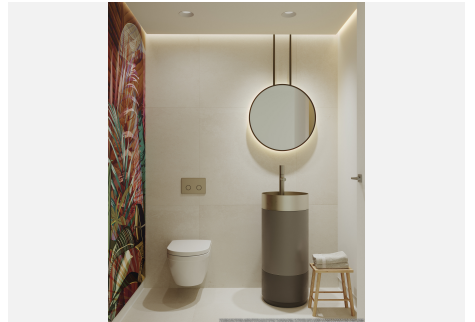

BROMLEY ESTATES

Marbella

The development also offers access to a full suite of leisure and sports facilities, including swimming areas, tennis courts, fitness spaces, and dining options. A walk through the unspoiled nature of Benahavis, a morning at the wellness centre, or an afternoon by the water, each day offers new opportunities to reconnect with balance and beauty. At the same time, high-speed broadband keeps remote work effortless, no matter where the world may be calling from. Property owners enjoy the best of both worlds: the serenity of countryside living combined with close access to exceptional lifestyle amenities.

For those seeking lasting tranquillity without sacrificing connectivity, a property that delivers a timeless expression of luxury, comfort, and natural beauty, these Benahavis homes are the perfect choice.