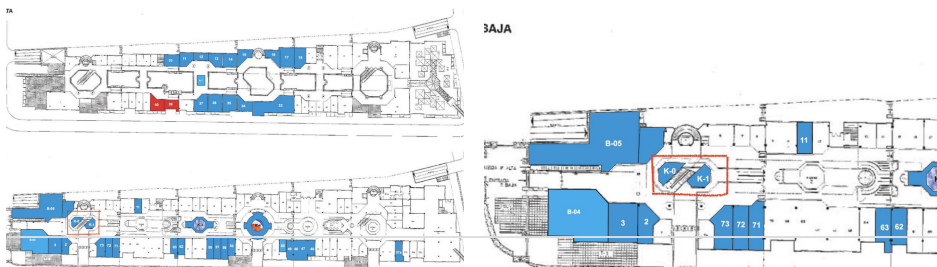

40 m²

This commercial space is located in a commercial center in the heart of Puerto Banus, only minutes from all restaurants and shops.

Kiosko located in the ground floor level of a Commercial center , with walking client access. comprises space of 40 m2 where can be build as kiosk or offices.