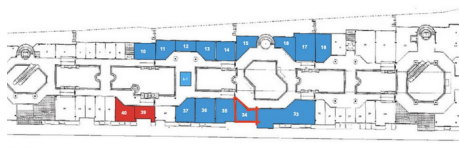

## OFFICE BEDROOMS BATHROOMS IN PUERTO BANÚS

📍 Puerto Banús

REF# BEMR2559233 €280,000

BEDS

BATHS

BUILT

70 m<sup>2</sup>

This first floor commercial space is located in a commercial center in the heart of Puerto Banus, only minutes from all restaurants and shops.