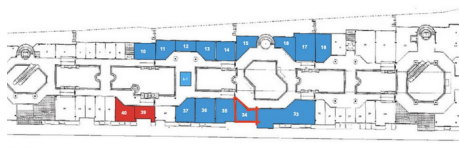

70 m²

This first floor commercial space is located in a commercial center in the heart of Puerto Banus, only minutes from all restaurants and shops.

+34 952 939 460 · info@bromleyestatesmarbella.com Urbanizacion El Rosario, CN340, Km 188, Marbella, Malaga 29603