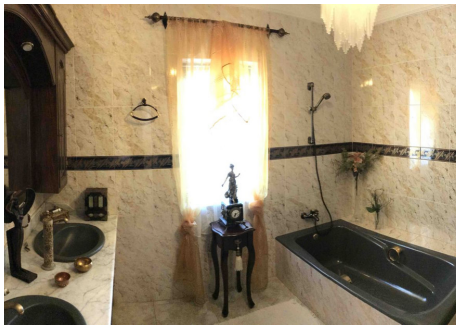

BROMLEY ESTATES

Marbella