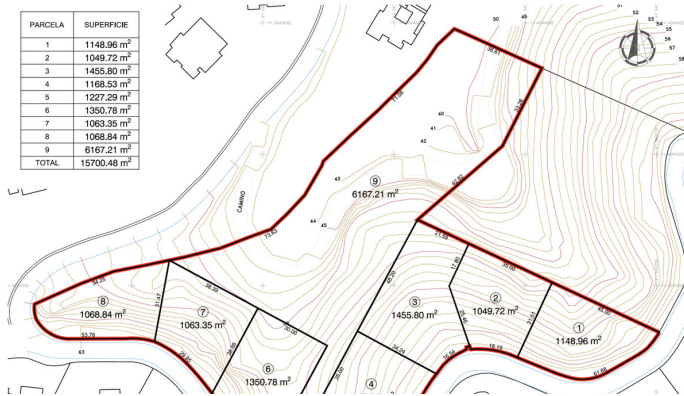

BROMLEY ESTATES

Marbella

RESIDENTIAL PLOT IN LA MAIRENA

📍 La Mairena

REF# BEMR3168088 €2,355,000

BEDS

0

BATHS

0

BUILT

3454 m²

PLOT

15700 m²

Plot to build 8 villas and townhouses in La Mairena.

Residential Plot, La Mairena, Costa del Sol.

Garden/Plot 15700 m².

Setting : Suburban, Country, Village, Mountain Pueblo, Close To Golf, Close To Sea, Close To Schools, Close To Forest, Urbanisation.

Orientation : North, North East, East, South West, West, North West.

Views : Mountain, Country, Panoramic, Garden, Courtyard, Forest.

Category : Investment, Off Plan, With Planning Permission.