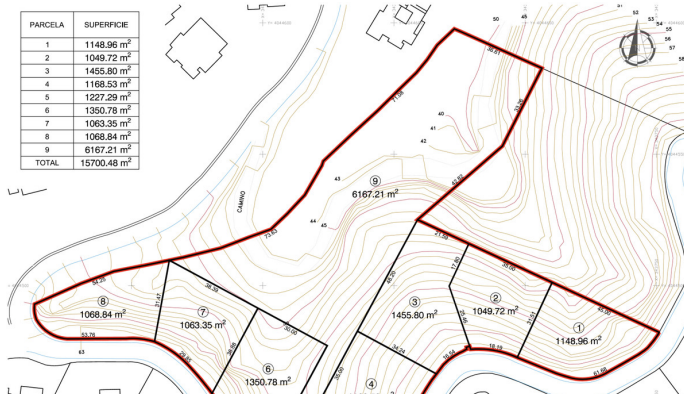

BROMLEY ESTATES

Marbella

RESIDENTIAL PLOT BEDROOMS BATHROOMS IN LA MAIRENA

📍 La Mairena

REF# BEMR3168088 €2,355,000

BEDS

BATHS

BUILT

PLOT

3454 m²

15700 m²

Plot to build 8 villas and townhouses in La Mairena.

Residential Plot, La Mairena, Costa del Sol.

Garden/Plot 15700 m².

Setting : Suburban, Country, Village, Mountain Pueblo, Close To Golf, Close To Sea, Close To Schools, Close To Forest, Urbanisation.

Orientation : North, North East, East, South West, West, North West.

Views : Mountain, Country, Panoramic, Garden, Courtyard, Forest.

Category : Investment, Off Plan, With Planning Permission.