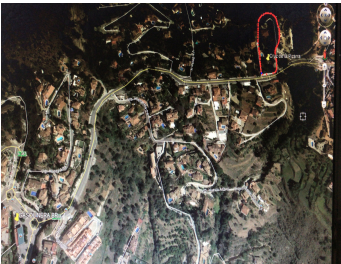

BROMLEY ESTATES

Marbella

PLOT IN MIJAS

📍 Mijas

REF# BEMR3211420 €1,450,000

BEDS

0

BATHS

0

BUILT

0 m²

PLOT

6000 m²

FANTASTIC ELEVATED and WONDERFUL BUILDING PLOT of 6000 m² with LOVELY OPEN SEA VIEWS of the Mediterranean and within walking distance to Mijas Pueblo. A fabulous opportunity to acquire this site in a very sought-after location. POSSIBLE TO BUILD A NEW PROMOTION / for the construction of 12 new townhouses with communal swimming pool. And on the bus route!