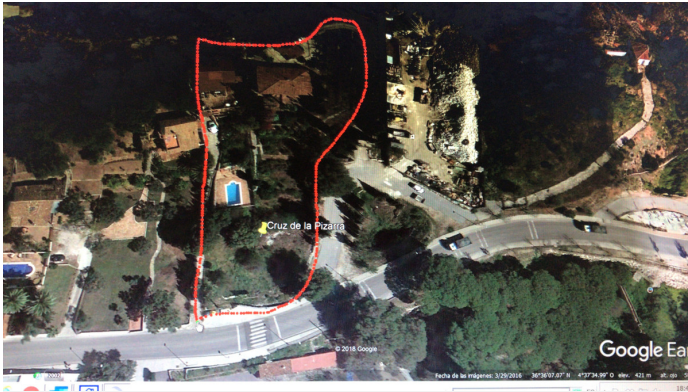

BROMLEY ESTATES

Marbella

PLOT IN MIJAS

Mijas

REF# BEMR3211420 €1,450,000

BEDS

0

BATHS

0

BUILT

0 m²

PLOT

6000 m²

FANTASTIC ELEVATED and WONDERFUL BUILDING PLOT of 6000 m2 with LOVELY OPEN SEA VIEWS of the Mediterranean and within walking distance to Mijas Pueblo. A fabulous opportunity to acquire this site in a very sought-after location. POSSIBLE TO BUILD A NEW PROMOTION / for the construction of 12 new townhouses with communal swimming pool. And on the bus route!