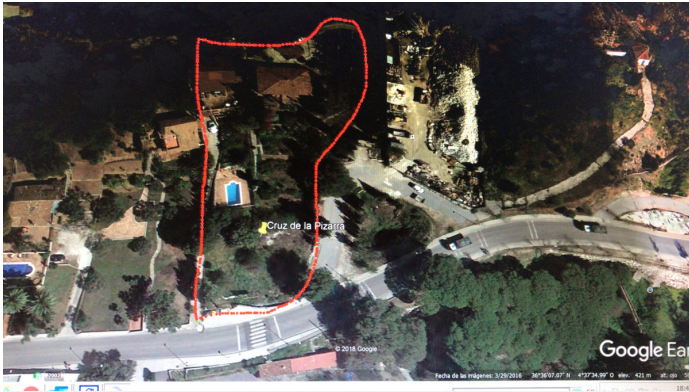

BROMLEY ESTATES

Marbella

PLOT IN MIJAS

📍 Mijas

REF# BEMR3211420 €1,450,000

BEDS

0

BATHS

0

BUILT

0 m²

PLOT

6000 m²

FANTASTIC ELEVATED and WONDERFUL BUILDING PLOT of 6000 m² with LOVELY OPEN SEA VIEWS of the Mediterranean and within walking distance to Mijas Pueblo. A fabulous opportunity to acquire this site in a very sought-after location. POSSIBLE TO BUILD A NEW PROMOTION / for the construction of 12 new townhouses with communal swimming pool. And on the bus route!