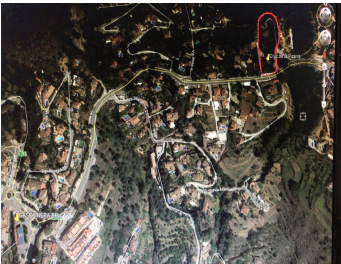

BROMLEY ESTATES

Marbella

PLOT IN MIJAS

Mijas

REF# BEMR3211420 €1,450,000

BEDS

0

BATHS

0

BUILT

0 m²

PLOT

6000 m²

FANTASTIC ELEVATED and WONDERFUL BUILDING PLOT of 6000 m2 with LOVELY OPEN SEA VIEWS of the Mediterranean and within walking distance to Mijas Pueblo. A fabulous opportunity to acquire this site in a very sought-after location. POSSIBLE TO BUILD A NEW PROMOTION / for the construction of 12 new townhouses with communal swimming pool. And on the bus route!