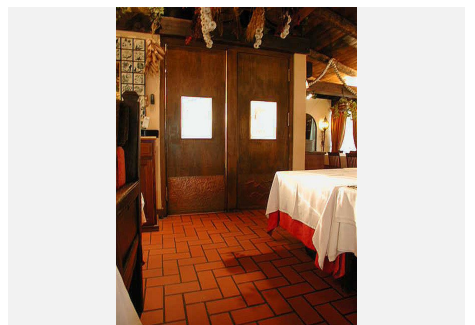

BROMLEY ESTATES

Marbella.