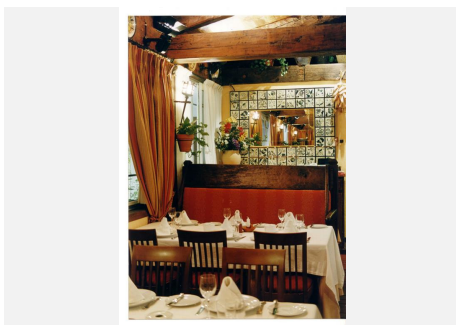

BROMLEY ESTATES

Marbella.