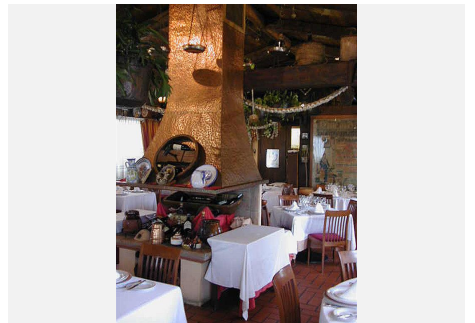

BROMLEY ESTATES

Marbella.