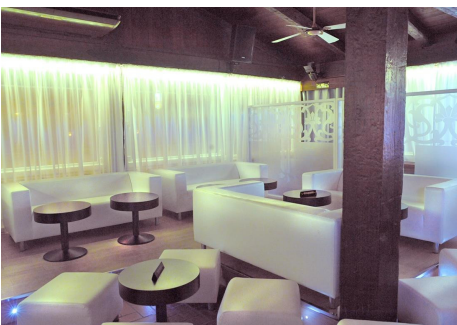

BROMLEY ESTATES

Marbella.