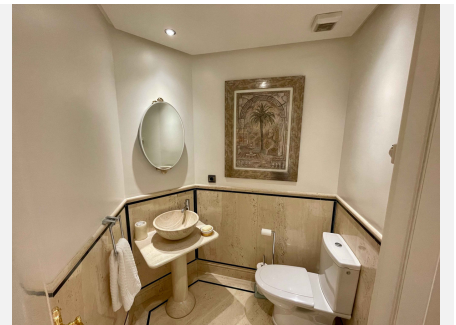

BROMLEY ESTATES

Marbella