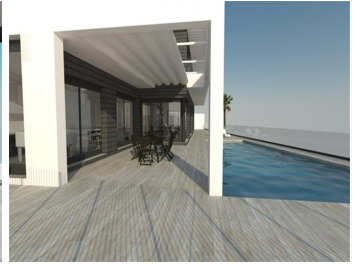

BROMLEY ESTATES

Marbella

RESIDENTIAL PLOT BEDROOMS BATHROOMS IN LA CALA GOLF

📍 La Cala Golf

REF# BEMR3380467 €199,950

BEDS

BATHS

BUILT

m²

PLOT

1402 m²

Spectacular sea and mountain views, Includes project (town hall ready). The 2 plots next door have already been sold. The plot backs onto a greenbelt so nobody can build in front. Panoramic views guaranteed. A few minutes drive to La Mairena and La Cala Golf.

Residential Plot, La Cala Golf.

Quotes for building can be provided too.

Plot 1.402 m².