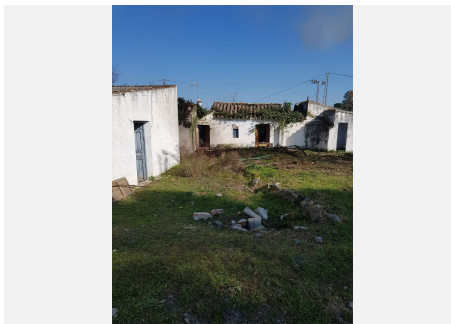

8000 m<sup>2</sup>

8000M2 PLOT, COIN. WATER, ELECTRICITY SERVICES. 136M2 OLD HOUSE WHICH NEEDS ALTERATIONS. IRRIGATION FIELDS. MOUNTAINS AND RIVER VIEWS

+34 952 939 460 · [info@bromleyestatesmarbella.com](mailto:info@bromleyestatesmarbella.com) Urbanizacion El Rosario, CN340, Km 188, Marbella, Malaga 29603