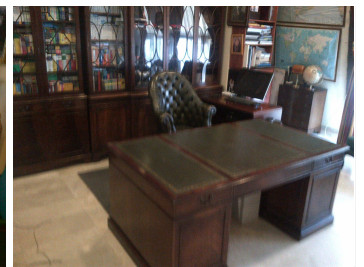

BROMLEY ESTATES

Marbella.

OFFICE BEDROOMS 1 BATHROOM IN PUERTO BANÚS

📍 Puerto Banús

REF# BEMR3428338 €259,000

BEDS

BATHS

BUILT

1

53 m²

Beautiful office of 53 m² on the top floor of a large business shopping center, in the same Puerto Banus, a stone's throw from Corte Ingles.

The office has a guest toilet and small kitchen, as well as storage cupboards.