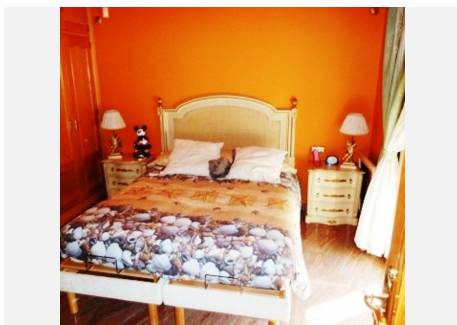

BROMLEY ESTATES

Marbella

sports centers, schools and excellent combinations of public transport.

+34 952 939 460 · info@bromleyestatesmarbella.com · Urbanización El Rosario, CN340, Km 188, Marbella, Malaga 29603