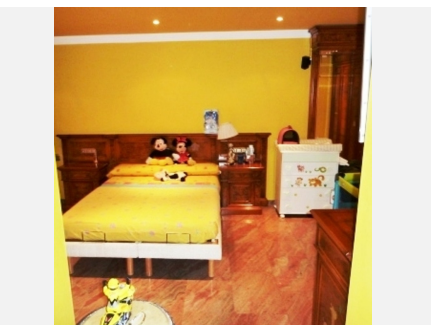

BROMLEY ESTATES

Marbella

sports centers, schools and excellent combinations of public transport.

+34 952 939 460 · info@bromleyestatesmarbella.com · Urbanización El Rosario, CN340, Km 188, Marbella, Malaga 29603