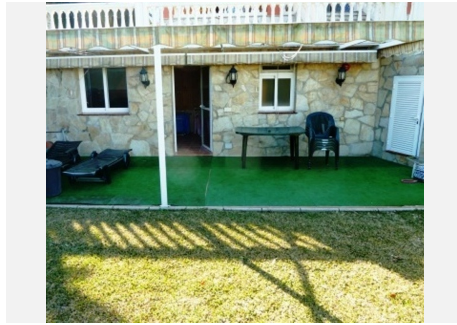

BROMLEY ESTATES

Marbella.