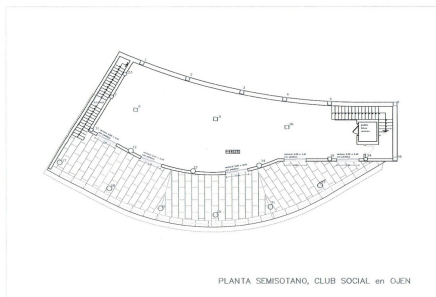

2.5

BUILT

300 m²

PLOT

2849 m²

TERRACE

150 m²

Brand new contemporary building on a 2.849m² plot suitable as a social club with restaurant or similar with amazing panoramic views from the top of the hill in La Mairena, ready to request a license to start working.