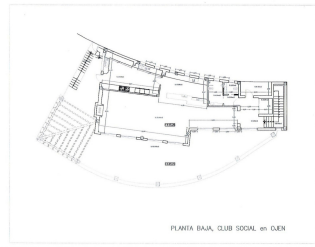

BROMLEY ESTATES

Marbella

OTHER 1 BEDROOM 2.5 BATHROOMS IN LA MAIRENA

📍 La Mairena

REF# BEMR3540844 €1,300,000

BEDS

1

BATHS

2.5

BUILT

300 m²

PLOT

2849 m²

TERRACE

150 m²

Brand new contemporary building on a 2.849m² plot suitable as a social club with restaurant or similar with amazing panoramic views from the top of the hill in La Mairena, ready to request a license to start working.