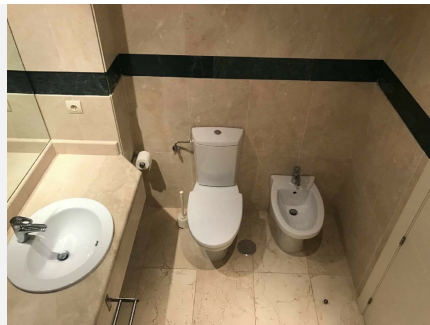

BROMLEY ESTATES

Marbella