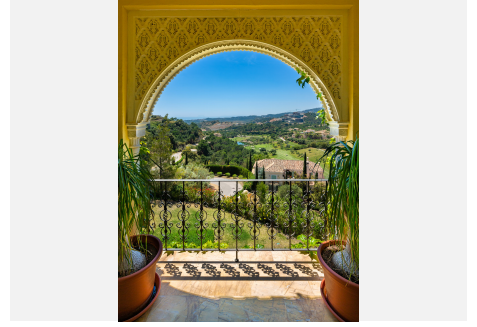

BROMLEY ESTATES

Marbella