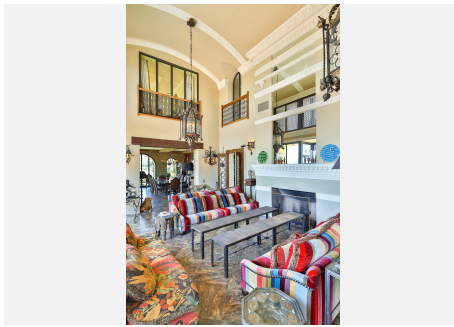

BROMLEY ESTATES

Marbella.

large terrace with unrestricted views.

The lower ground floor comprises; large indoor outdoor heated infinity pool, which has electrically operated solar panel on the pool effortlessly, retracts at the touch of a button, gymnasium, separate changing room for the pool and gymnasium, cinema room, games room, laundry room, and two completely separate apartments.

Finally, a solarium with spectacular 360-degree views over the golf course, of the surrounding mountains and countryside and the coats of Spain and Africa a covered kitchenette, dining area, covered and uncovered leisure areas. There is a lift from the lower level to every floor including solarium.

A truly unique property.