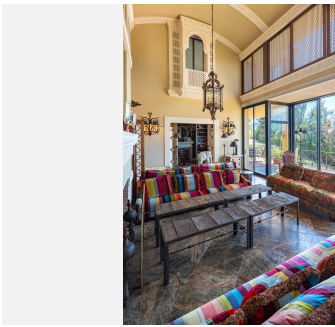

BROMLEY ESTATES

Marbella.

large terrace with unrestricted views.

The lower ground floor comprises; large indoor outdoor heated infinity pool, which has electrically operated solar panel on the pool effortlessly, retracts at the touch of a button, gymnasium, separate changing room for the pool and gymnasium, cinema room, games room, laundry room, and two completely separate apartments.

Finally, a solarium with spectacular 360-degree views over the golf course, of the surrounding mountains and countryside and the coats of Spain and Africa a covered kitchenette, dining area, covered and uncovered leisure areas. There is a lift from the lower level to every floor including solarium.

A truly unique property.