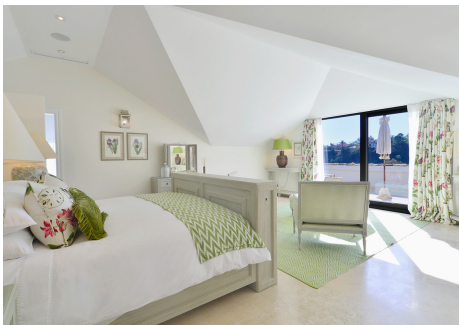

BROMLEY ESTATES

Marbella