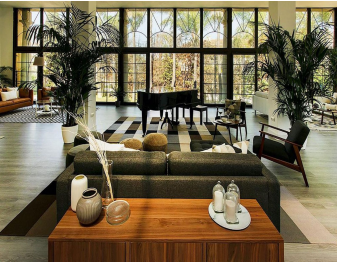

BROMLEY ESTATES

Marbella.

HOUSE 10 BEDROOMS 10 BATHROOMS IN PUERTO BANÚS

📍 Puerto Banús

REF# BEMR3877435 €10,000,000

BEDS

10

BATHS

10

BUILT

1290 m²

PLOT

3280 m²

TERRACE

210 m²

A truly stunning high quality villa located in a residential area within walking distance to Puerto Banus and the beach. Entering the urbanisation you sense that this is a very special area, with wide impeccably kept streets, that lead to some of the most exuberant villas that Marbella has to offer, such as this magnificent villa.

This beautiful property situated on a 3280sqm plot and 1500 sqm of building boasts a large fully fitted kitchen with central isle, double height living room ceiling, air conditioning hot and cold with under floor heating on parquet floors throughout the property.

Offering 10 bathrooms en-suite.

Luxury contemporary style furniture with modern touches.

+34 952 939 460 · info@bromleyestatesmarbella.com Urbanizacion El Rosario, CN340, Km 188, Marbella, Malaga 29603