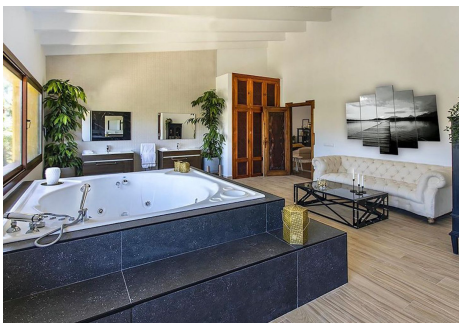

BROMLEY ESTATES

Marbella