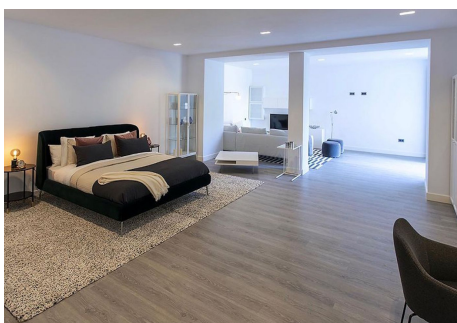

BROMLEY ESTATES

Marbella