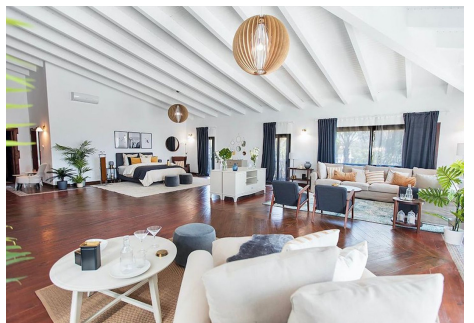

BROMLEY ESTATES

Marbella