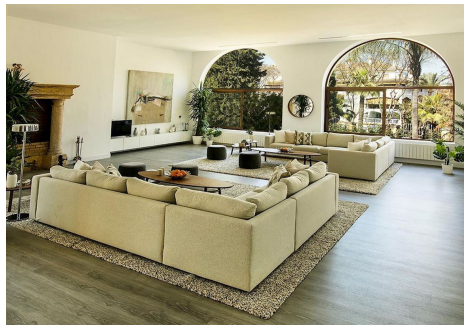

BROMLEY ESTATES

Marbella