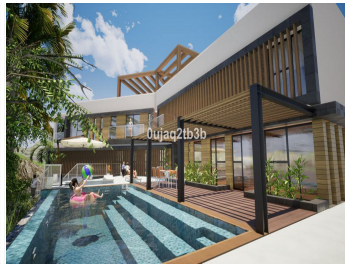

BROMLEY ESTATES

Marbella

RESIDENTIAL PLOT BEDROOMS BATHROOMS IN EL ROSARIO

📍 El Rosario

REF# BEMR3888871 €555,000

BEDS

BATHS

BUILT

PLOT

m²

1704 m²

Magnificent plot in a great location and walking distance to Sports center, commercial center, services and amenities. There is a project to build a very large house taking advantage of the slope in the plot. South-West oriented. El Rosario is a consolidated residential area with high demand for plots and properties.