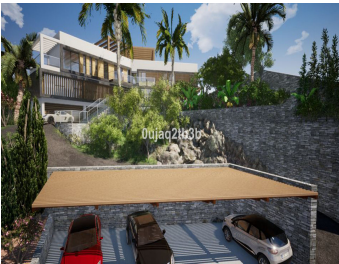

BROMLEY ESTATES

Marbella

RESIDENTIAL PLOT BEDROOMS BATHROOMS IN EL ROSARIO

📍 El Rosario

REF# BEMR3888871 €555,000

BEDS

BATHS

BUILT

PLOT

m²

1704 m²

Magnificent plot in a great location and walking distance to Sports center, commercial center, services and amenities. There is a project to build a very large house taking advantage of the slope in the plot. South-West oriented. El Rosario is a consolidated residential area with high demand for plots and properties.