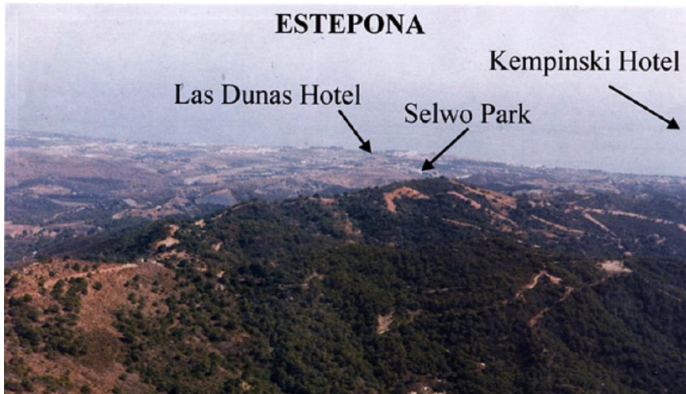

BROMLEY ESTATES

Marbella

PLOT BEDROOMS BATHROOMS IN ESTEPONA

📍 Estepona

REF# BEMR3969565 €1,500,000

BEDS

BATHS

BUILT

PLOT

m²

71808 m²

Almost every square meter of this plot has fantastic views of the coast and in one location there are views that spread from Puerto Banus to Gibraltar.

Houses : There are "out-houses and sheds" on the plot that until recently were used by a goatherdsman. Planning to build 250m² would almost certainly be granted provided the building also allowed for "use with animals" complimentary to a green-belt environment.

Access: There is a dirt track road to the property. The nearest asphalt road is about 1000m away in Camino Nicola Alto.

Water : There is a small well on the property.