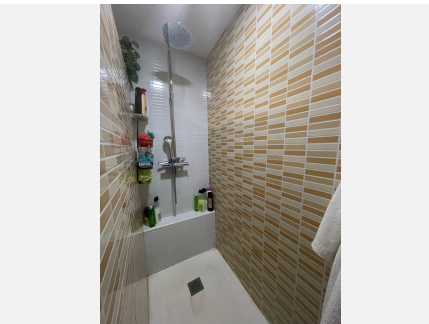

BROMLEY ESTATES

Marbella.