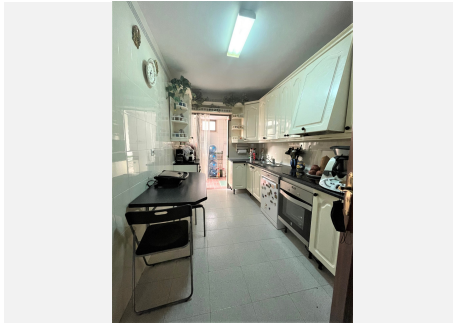

BROMLEY ESTATES

Marbella.

We go down to the basement, with great storage capacity, and useful as a leisure area.

The upper floor is for the bedrooms, where we have 3 bedrooms and 2 bathrooms, the rooms are spacious and bright, the main room has a nice balcony. The other 2 bedrooms are very good size and all have built in wardrobes. The main bathroom has an integrated shower divided by glass bricks that gives it an original and cozy touch.

And to finish with the icing on the cake, we have the large solarium terrace, ideal for celebrating parties with friends, making barbecues, sunbathing.

All services available on foot, schools, shops, supermarkets, bars and restaurants, public transport, health centers .... etc etc

Ask us for more information, we will be happy to assist you.