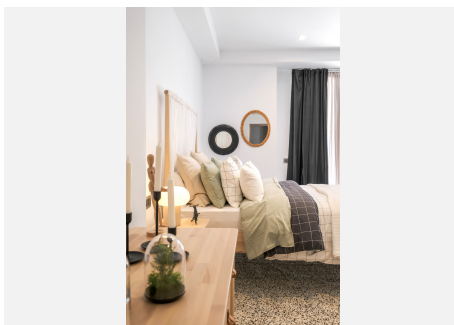

BROMLEY ESTATES

Marbella