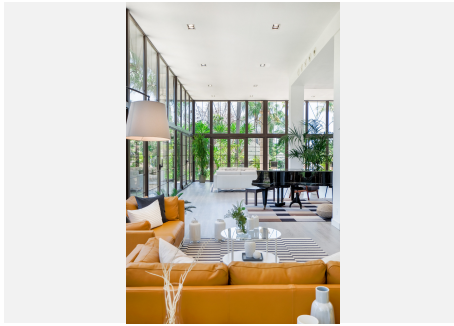

BROMLEY ESTATES

Marbella