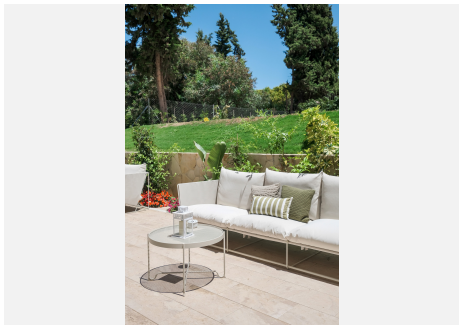

BROMLEY ESTATES

Marbella