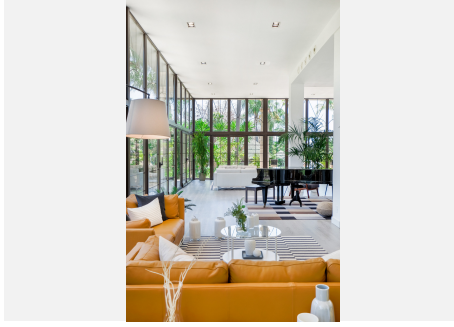

BROMLEY ESTATES

Marbella