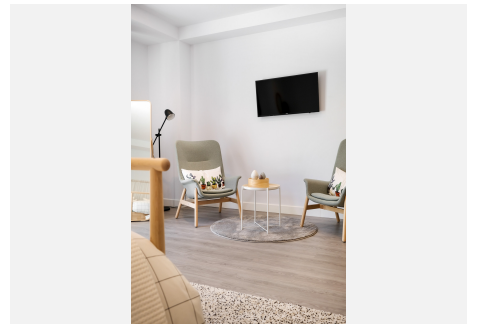

BROMLEY ESTATES

Marbella