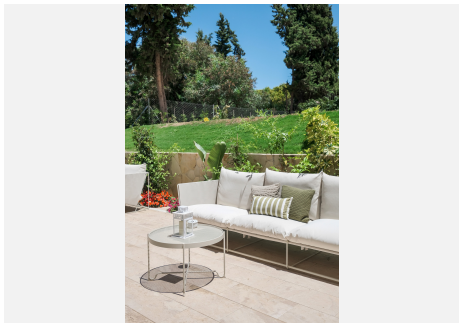

BROMLEY ESTATES

Marbella