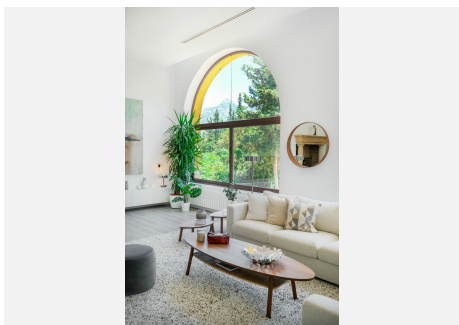

BROMLEY ESTATES

Marbella