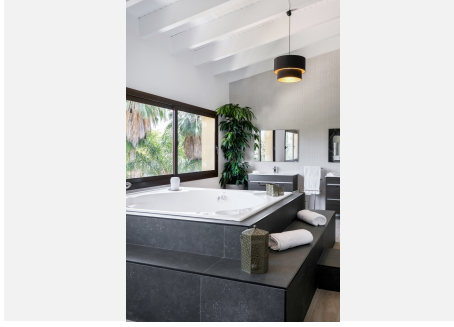

BROMLEY ESTATES

Marbella