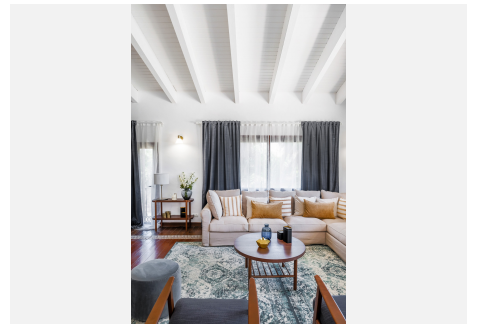

BROMLEY ESTATES

Marbella