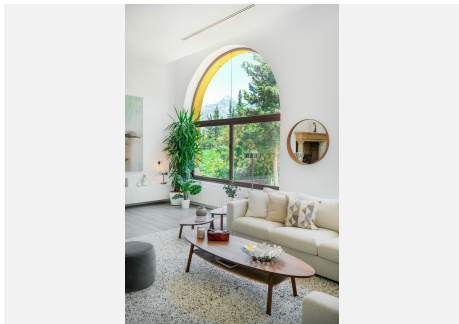

BROMLEY ESTATES

Marbella