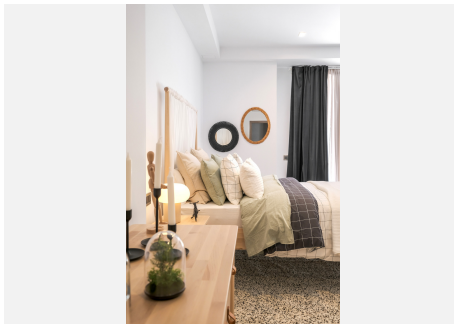

BROMLEY ESTATES

Marbella