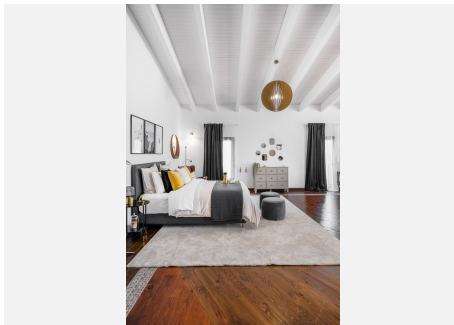

BROMLEY ESTATES

Marbella