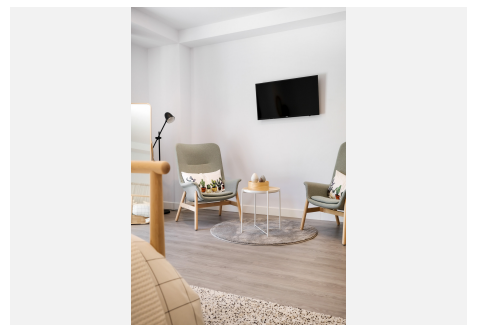

BROMLEY ESTATES

Marbella