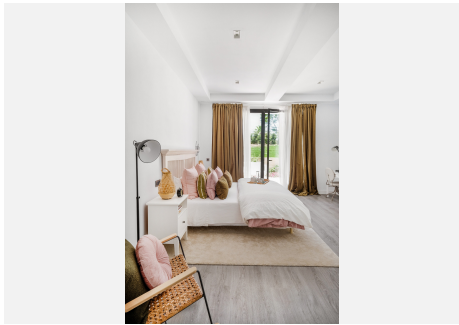

BROMLEY ESTATES

Marbella