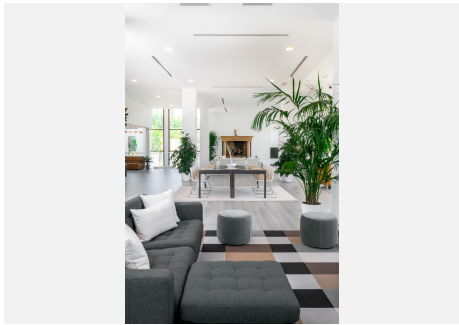

BROMLEY ESTATES

Marbella