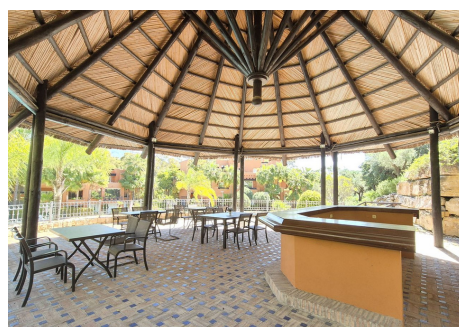

BROMLEY ESTATES

Marbella.

and sea at any time.

This flat is more than just a property; it is an invitation to experience a life of luxury and comfort in one of the Costa del Sol's most prestigious destinations. Whether for a family holiday or as a permanent residence, this home offers everything you need to live in style and comfort. Don't miss the opportunity to make this flat your new haven in Nueva Andalucía.