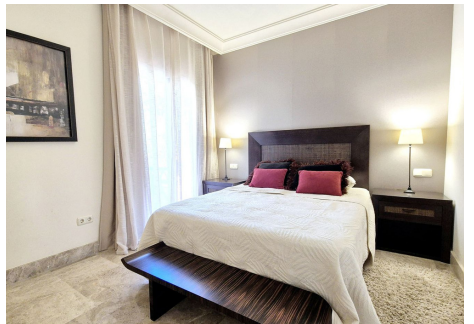

BROMLEY ESTATES

Marbella