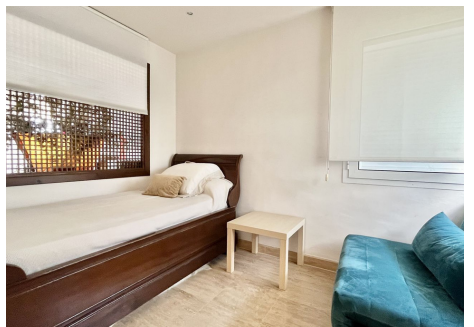

BROMLEY ESTATES

Marbella