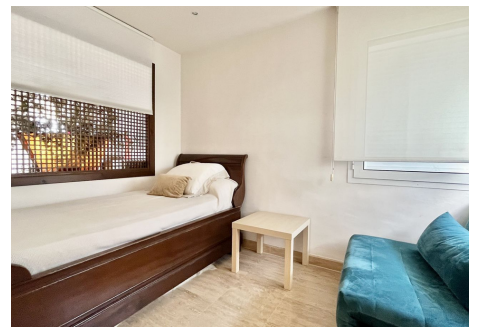

BROMLEY ESTATES

Marbella