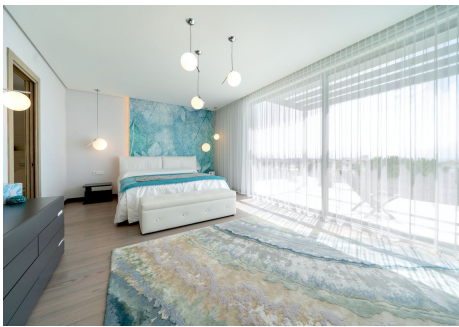

BROMLEY ESTATES

Marbella