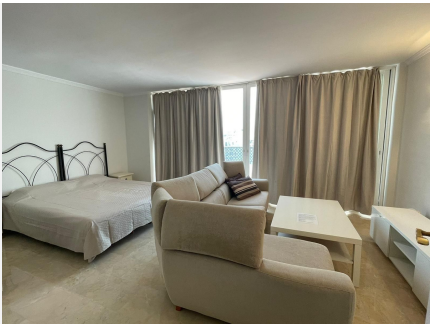

BROMLEY ESTATES

Marbella