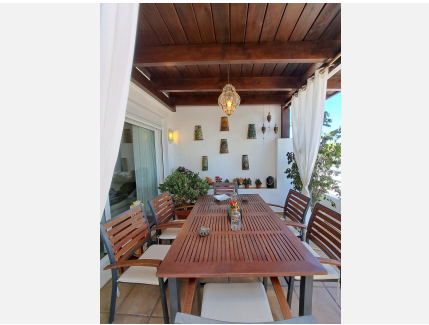

BROMLEY ESTATES

Marbella