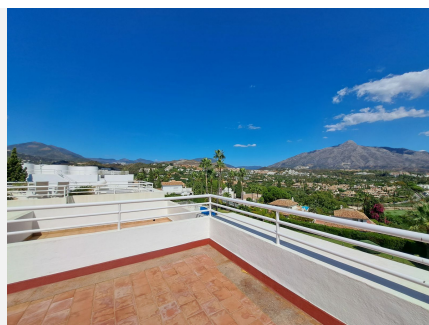

BROMLEY ESTATES

Marbella.

window and magnificent views of the mountains and the entire wonderful Golf Valley of Nueva Andalucía. The master bedroom has a beautiful wooden dressing room that communicates with an en-suite bathroom, with underfloor heating.

From the master bedroom, you can access a private patio that gives access to some stairs to go up to the private terrace of the house, with open panoramic views of the entire valley.

The property also has a 10m² basement as an outlet for laundry and ironing area.

The property has hot/cold air conditioning, fireplace, private parking spaces at the door: a unique and complete situation to enjoy the charm of Marbella, Nueva Andalucía.

Las Brisas has been the venue for many professional tournaments, gaining more and more notoriety over the years, until today it is considered one of the best European golf clubs.

All kinds of needs around restaurants, banks and shops a few meters away, with the center of services and restaurants in Aloha, within walking distance, the Centro Plaza shopping center.

Las Brisas, elegant and sophisticated, is an ideal place for the whole family.