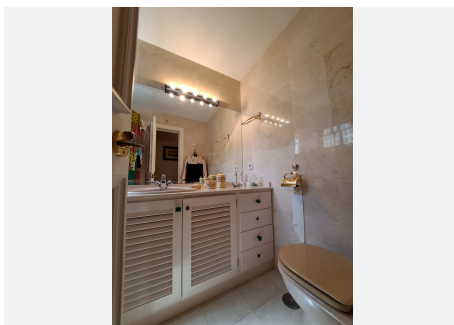

BROMLEY ESTATES

Marbella