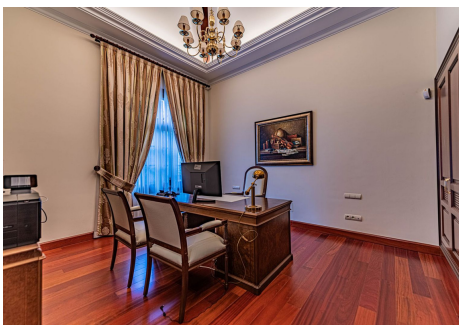

BROMLEY ESTATES

Marbella

private lift, under-floor heating throughout, domotic system, solar panels, separate staff apartment, etc.

+34 952 939 460 • info@bromleyestatesmarbella.com Urbanizacion El Rosario, CN340, Km 188, Marbella, Malaga 29603