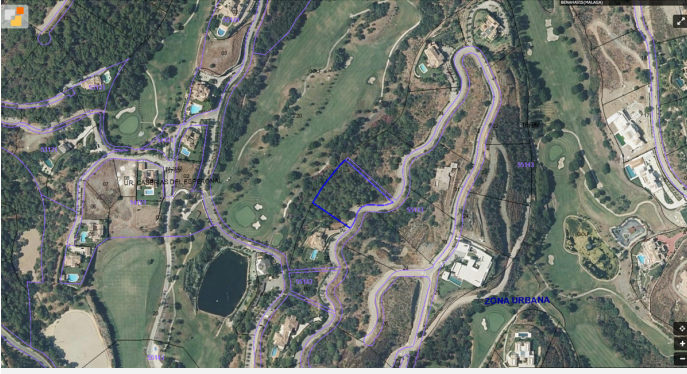

BROMLEY ESTATES

Marbella

PLOT BEDROOMS BATHROOMS IN BENAHAVIS

📍 Benahavis

REF# BEMR4200823 €700,000

BEDS

BATHS

BUILT

PLOT

m²

4215 m²

Incredible opportunity to acquire a plot in one of the most prestigious urbanizations in all of Europe, Marbella Club Golf Resort. This incredible gated community is located in the hills of Benahavís, which offer an enviable tranquility, surrounded by lush forests, and also has one of the best golf courses in all of Marbella, 24 hour security, and a spectacular equestrian center.

This front line golf plot has more than 4200m² and unobstructed views of the hills, the golf course and the clubhouse.