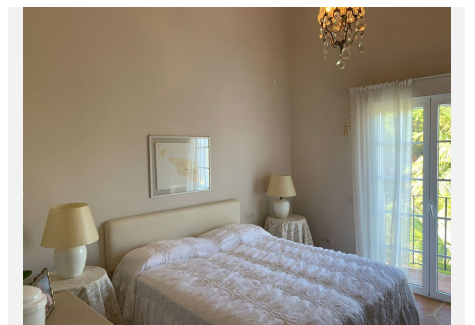

BROMLEY ESTATES

Marbella

mansion comes with a spacious garage, storage and laundry rooms, providing ample space and convenience for residents.

Surrounded by breathtaking natural beauty, this spectacular villa offers the perfect escape from the hustle and bustle of city life, providing a luxurious and peaceful oasis.