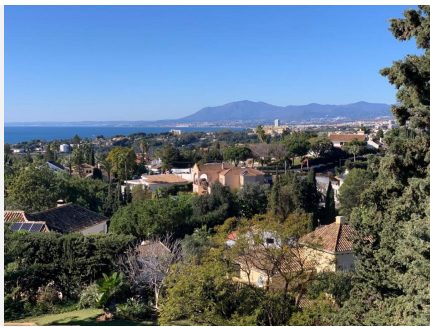

BROMLEY ESTATES

Marbella