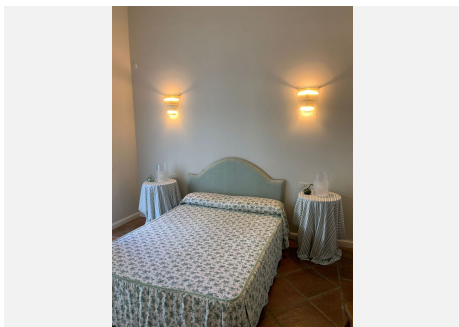

BROMLEY ESTATES

Marbella