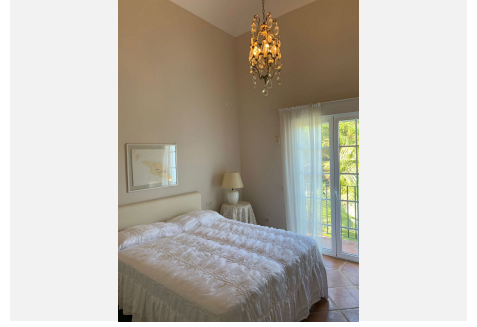

BROMLEY ESTATES

Marbella