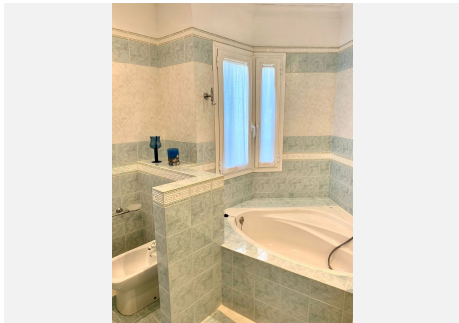

BROMLEY ESTATES

Marbella