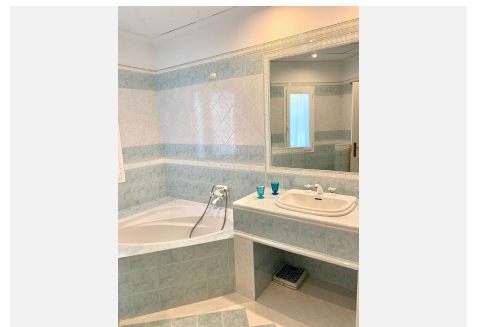

BROMLEY ESTATES

Marbella