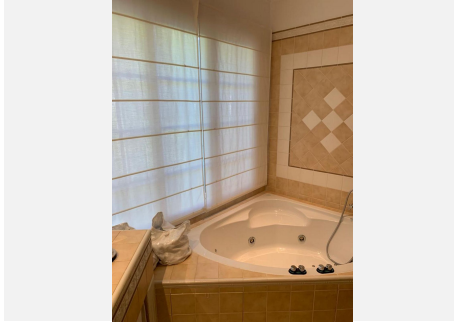

BROMLEY ESTATES

Marbella