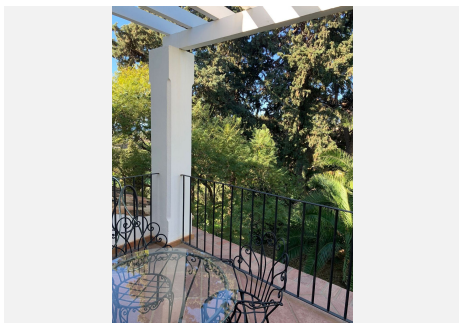

BROMLEY ESTATES

Marbella