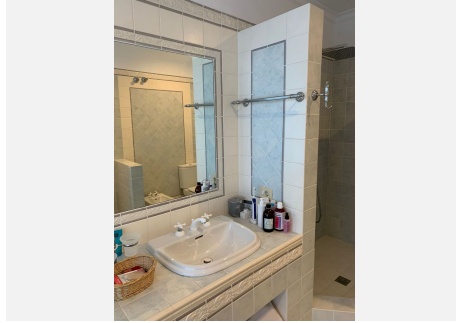

BROMLEY ESTATES

Marbella