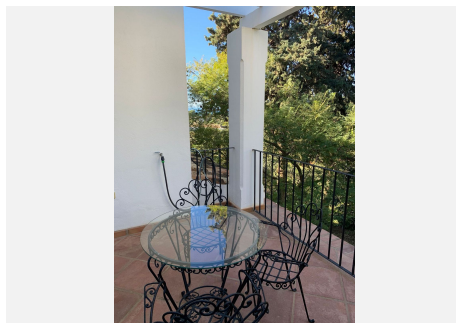

BROMLEY ESTATES

Marbella