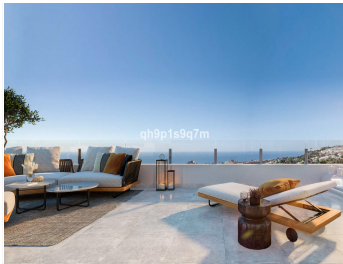

BROMLEY ESTATES

Marbella

PENTHOUSE 2 BEDROOMS 2 BATHROOMS IN BENALMADENA

📍 Benalmadena

REF# BEMR4252741 €599,000

BEDS

2

BATHS

2

BUILT

82 m²

New Development: Prices from €599,000 to €750,000. .

SHOW HOME SOON TO BE AVAILABLE!

An exclusive gated new development in Benalmádena of 49 apartments and 2 townhouses. Thanks to their staggered layout, all the properties offer incredible sea views and bright rooms that distribute light throughout the interior.