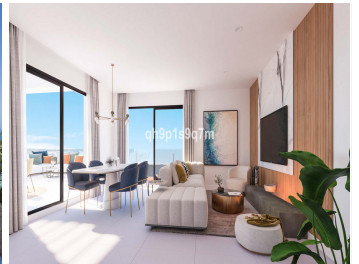

BROMLEY ESTATES

Marbella

PENTHOUSE 2 BEDROOMS 2 BATHROOMS IN BENALMADENA

📍 Benalmadena

REF# BEMR4252741 €599,000

BEDS

2

BATHS

2

BUILT

82 m²

New Development: Prices from €599,000 to €750,000. .

SHOW HOME SOON TO BE AVAILABLE!

An exclusive gated new development in Benalmádena of 49 apartments and 2 townhouses. Thanks to their staggered layout, all the properties offer incredible sea views and bright rooms that distribute light throughout the interior.