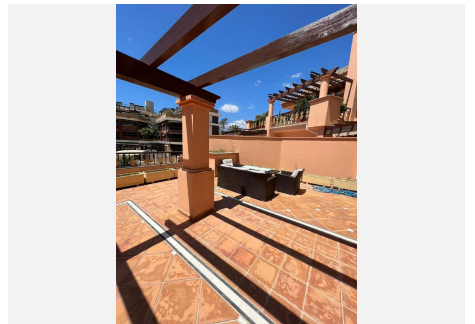

BROMLEY ESTATES

Marbella