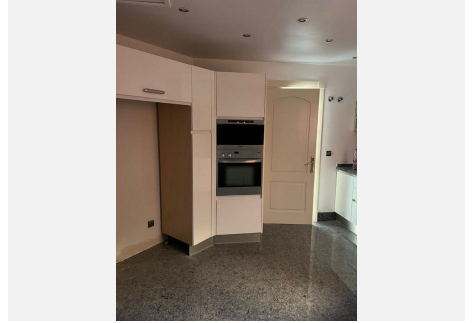

BROMLEY ESTATES

Marbella