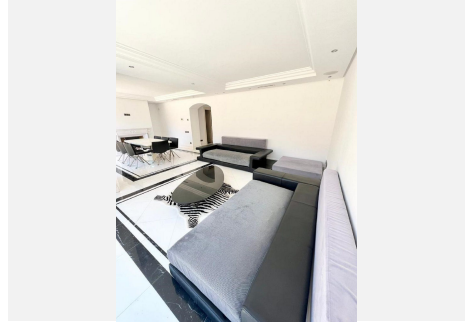

BROMLEY ESTATES

Marbella