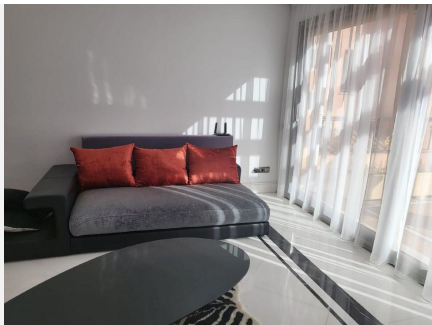

BROMLEY ESTATES

Marbella