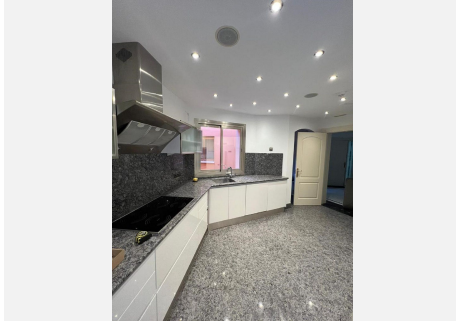

BROMLEY ESTATES

Marbella