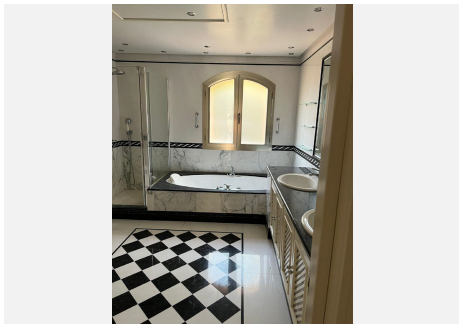

BROMLEY ESTATES

Marbella