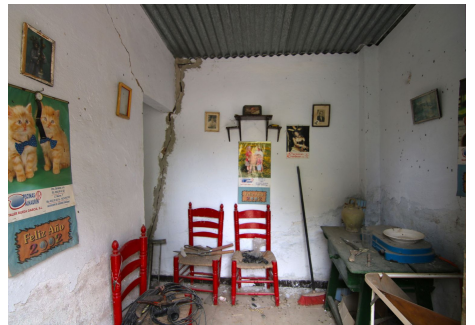

BROMLEY ESTATES

Marbella