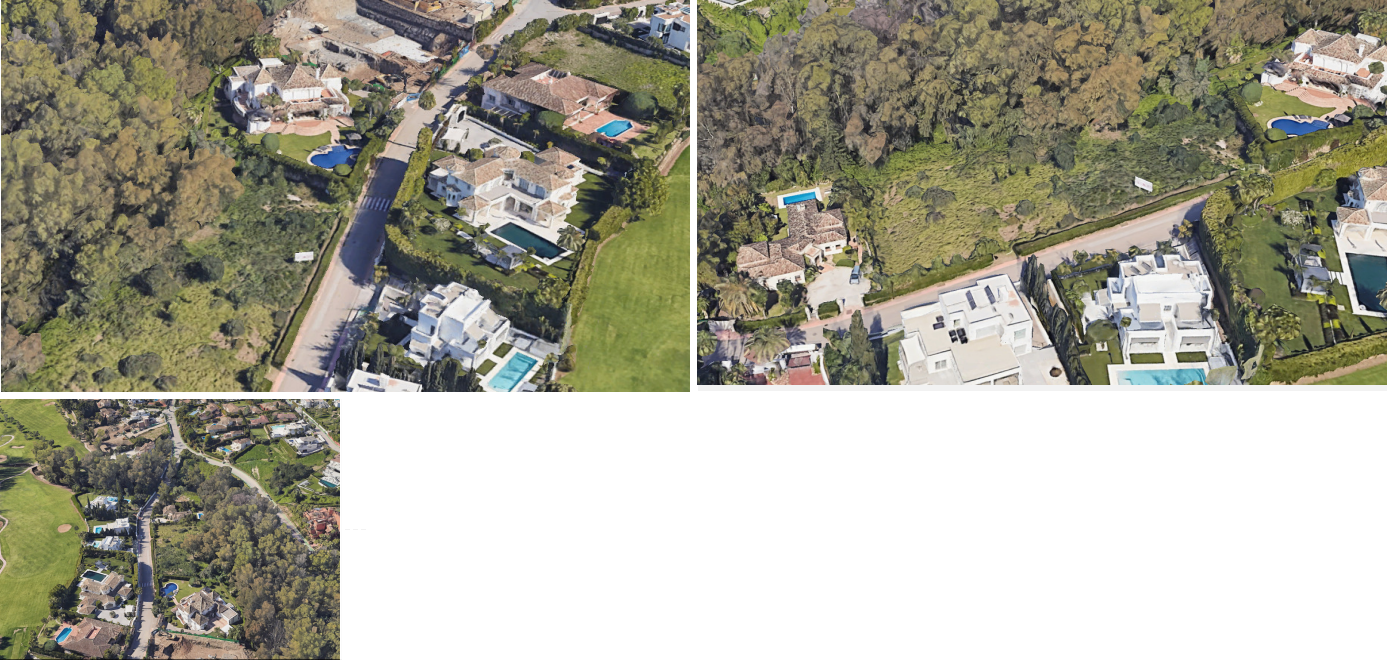

BROMLEY ESTATES

Marbella

PLOT BEDROOMS BATHROOMS IN NUEVA ANDALUCIA

 Nueva Andalucia

REF# BEMR4289248 €1,890,000

BEDS

BATHS

BUILT

PLOT

m²

1856 m²

The plot spans over an area of 1,856 square meters with a build capacity of 20%, offering ample space to build a dream home or investment property. Nueva Andalucia is a sought-after location in the Costa del Sol region of southern Spain, known for its luxurious homes, golf courses, and proximity to popular amenities. The plot offers stunning views of the surrounding mountains and is conveniently located near shops, restaurants, and other attractions. With its prime location and generous size, this plot presents an excellent opportunity for those looking to invest in a piece of paradise in Nueva Andalucia.