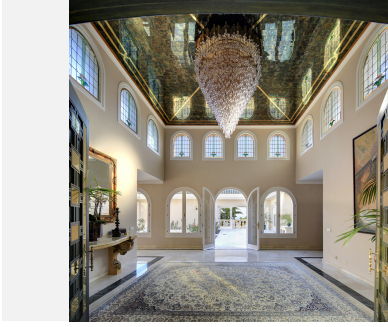

BROMLEY ESTATES

Marbella