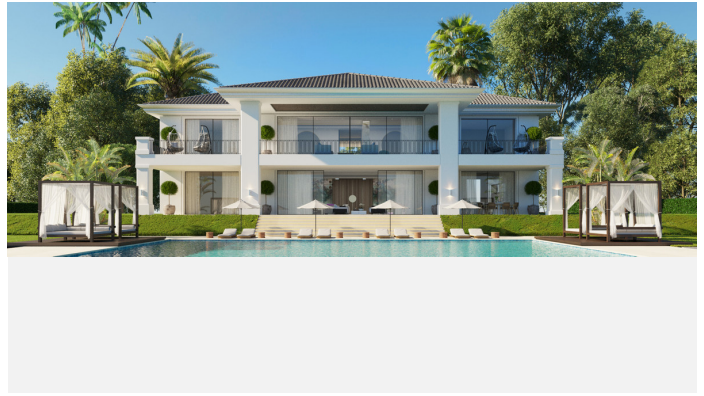

## HOUSE 5 BEDROOMS 5 BATHROOMS IN BENAHAVIS

📍 Benahavis

REF# BEMR4308067 €3,500,000

BEDS

5

BATHS

5

BUILT

617 m<sup>2</sup>

PLOT

1553 m<sup>2</sup>

TERRACE

131 m<sup>2</sup>

New project of a contemporary design villa on the first line of the La Alqueria golf course.

Quality materials and finishes, as well as a beautiful panoramic view of the golf course.

616 m<sup>2</sup> built on 2 levels plus large basement.

Immense terraces on 131 m<sup>2</sup>