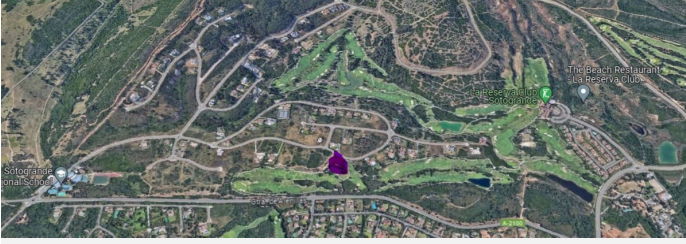

BROMLEY ESTATES

Marbella

RESIDENTIAL PLOT BEDROOMS BATHROOMS IN SOTOGRANDE ALTO

📍 Sotogrande Alto

REF# BEMR4367251 €750,000

BEDS

BATHS

BUILT

PLOT

m²

2748 m²

A residential plot for a single dwelling on Calle Lentisco within the La Reserva golf resort. This frontline golf plot has a total of 2,748m² with a buildability of 25%.