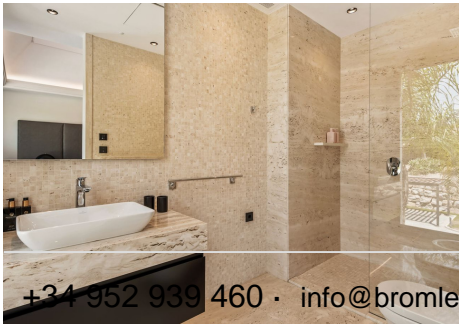

BROMLEY ESTATES

Marbella.

bedrooms. The large sliding glass windows give rise to open terrace spaces, the outside bbq area and the 17m long heated swimming pool.

The elevator is giving access to every floor and brings us to the top floor that hosts the 65 m2 extensive master suite with a spacious ensuite bathroom, dressing room and a private balcony for breathtaking sunrises and sea views. Also set on this level, from the open gallery with views on the groundfloor, there's a professional pool table and you can enter two more en suite (guest) bedrooms.

This exceptional mansion including its amenities, style and distribution is made for peaceful enjoyment as well as entertaining your family, friends or guests in the very finest contemporary Mediterranean setting.