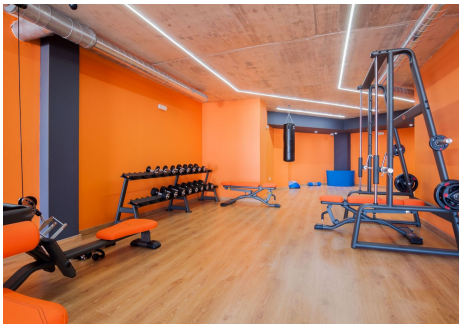

BROMLEY ESTATES

Marbella