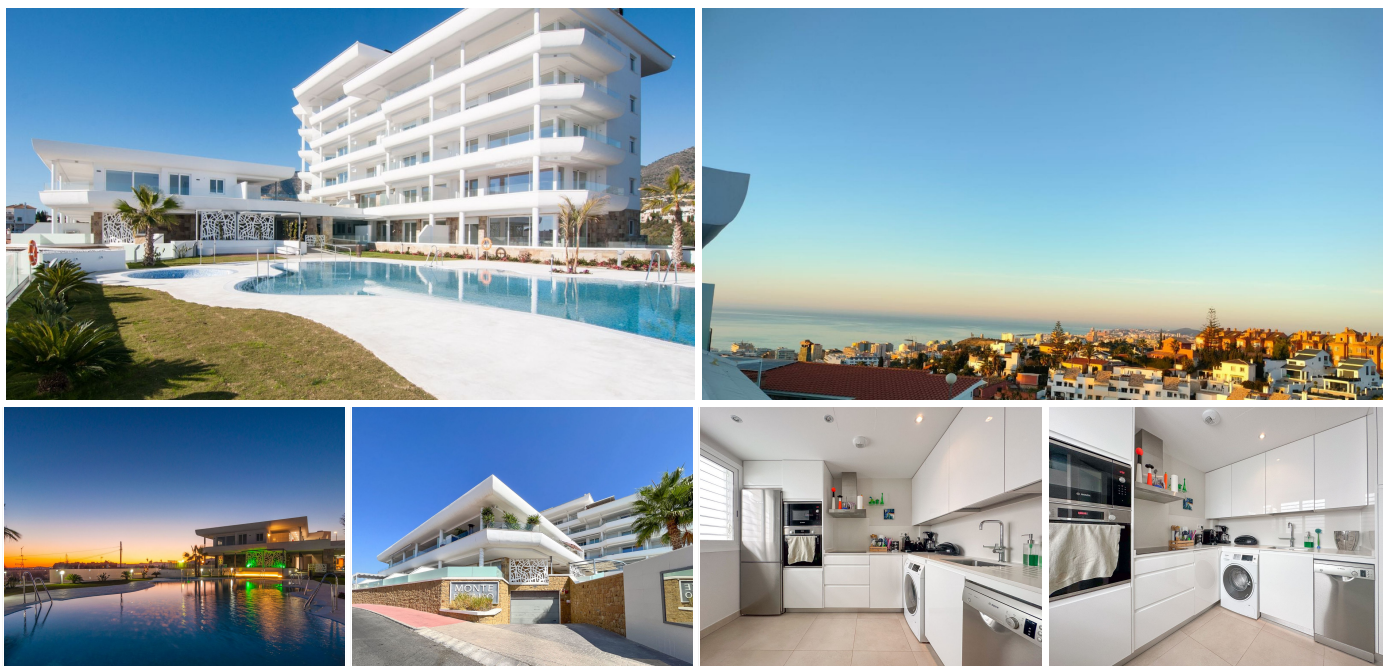

BROMLEY ESTATES

Marbella

DUPLEX 2 BEDROOMS 2 BATHROOMS IN FUENGIROLA

📍 Fuengirola

REF# BEMR4405009 €399,000

BEDS

2

BATHS

2

BUILT

86 m²

TERRACE

43 m²

Wonderful 2 bedroom duplex apartment from 2019 with sea and mountain views for sale, in the fantastic relaxing Monte Paraiso complex (Torreblanca).

The property, is south-west facing and offers two fantastic terraces, with plenty of opportunities for relaxation and enjoying the sun. One on the 1st floor 11.5 m² with a panoramic view over the Mediterranean Sea and Fuengirola town, on the horizon you can see the mountain peaks from Morocco. On the same floor, you will find two bedrooms and a bathroom, from the master bedroom there is access to the terrace.

The terrace on the ground floor is 31.5 m², of which 11.4 m² is covered, here you can enjoy the sun from the morning until it sets. The large size of the terrace makes it possible to have lounge furniture, a large dining table, sunbathing, there is also the possibility of a cold bath undisturbed by neighbours. In the evening, there is the opportunity to see the sun set behind the Mijas mountains, as well as a view over the Mediterranean Sea, Fuengirola town and the mountain peaks. In addition, there is a nice large well-functioning kitchen and toilet.

+34 952 939 460 · info@bromleyestatesmarbella.com Urbanizacion El Rosario, CN340, Km 188, Marbella, Malaga 29603