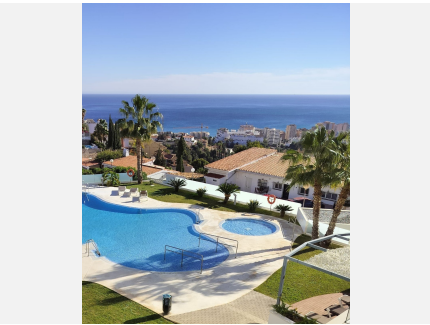

BROMLEY ESTATES

Marbella