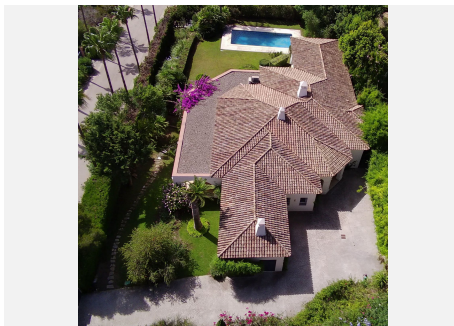

BROMLEY ESTATES

Marbella

Outside, a vibrant subtropical garden adds beauty and can be easily maintained.

The lower level holds an independent guest apartment with a bedroom, bathroom, and living area.

Conveniently located near the Sotogrande International School and many prestigious golf courses.

Villa features include:

Elegant marble flooring

Individual AC units in bedrooms

Convenient automatic irrigation

Sweeping sea views from master bedroom, living area, veranda, garden, and pool

Automatic gates for driveway access with ample parking space

Secure closed garage

Luxurious underfloor heating