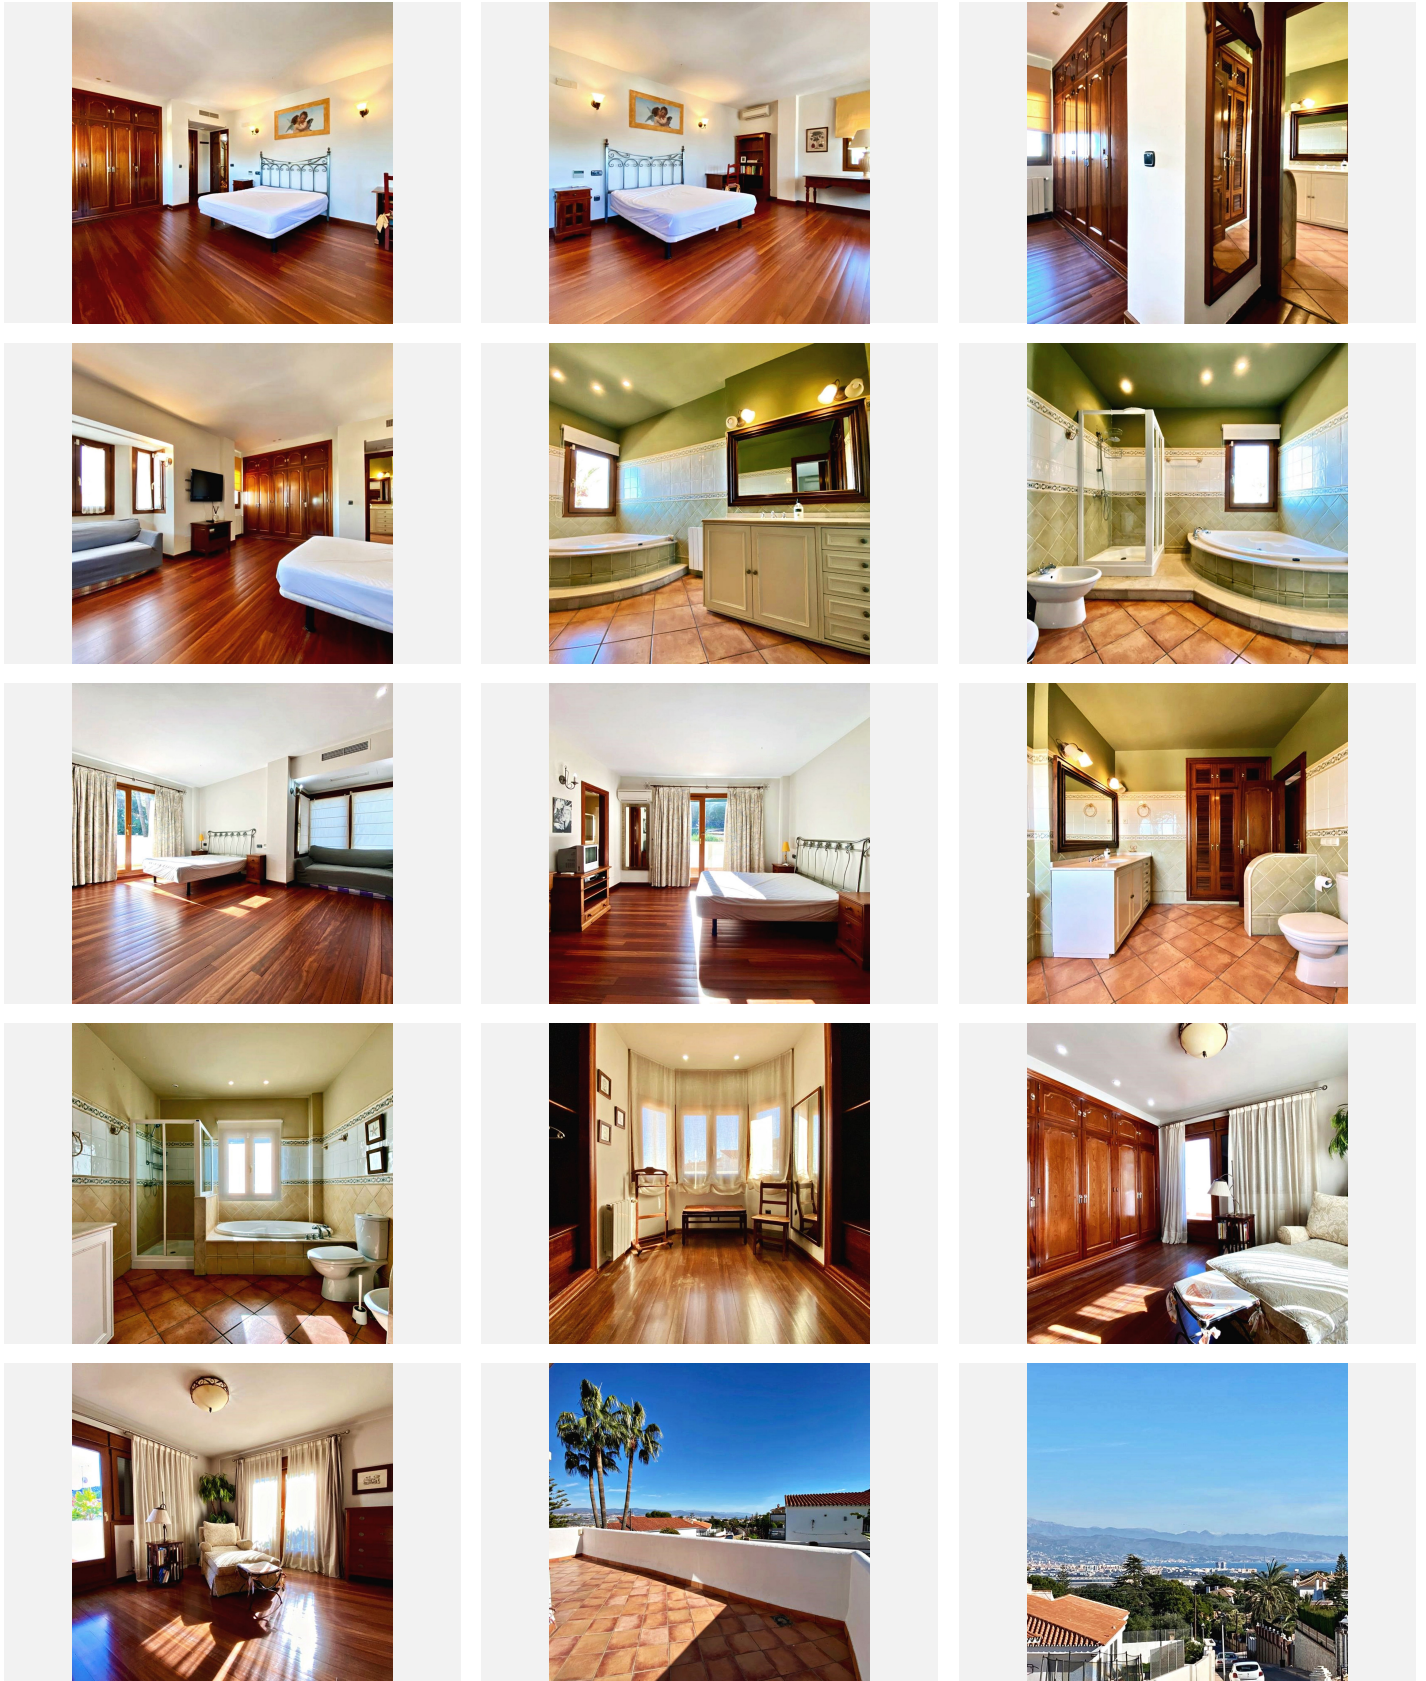

BROMLEY ESTATES

Marbella