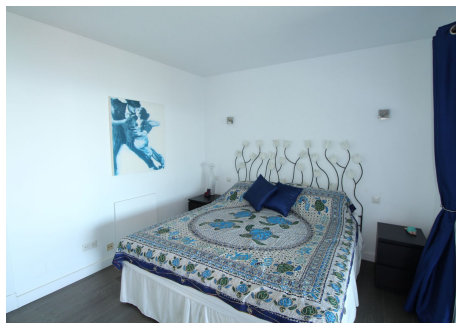

BROMLEY ESTATES

Marbella

Ascend to the top floor, where an office room awaits, boasting a charming terrace that affords remarkable views of the mountains, countryside, and sea.

This classical villa boasts a modernized interior and a plethora of outdoor terrace spaces, each offering captivating views of the surrounding countryside, sea, and mountains.

Completing the package, you'll find a private parking space within the plot for your convenience.

Nestled in the spectacular La Paloma locale, this villa is within walking distance of the beach and the renowned Chiringuito Tubalitas. It also enjoys proximity to numerous picturesque beaches, as well as the vibrant towns of Sotogrande and Estepona.

Discover unparalleled luxury living in this exquisite La Paloma villa.