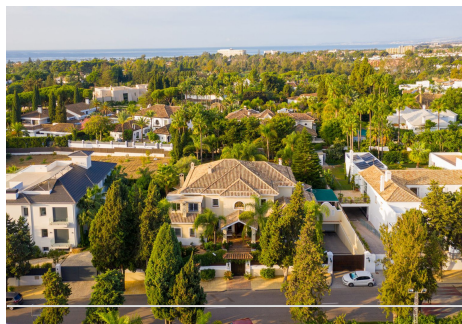

HOUSE 7 BEDROOMS 8 BATHROOMS IN GUADALMINA BAJA

📍 Guadalmina Baja

REF# BEMR4431172 €3,800,000

BEDS

7

BATHS

8

BUILT

1457 m²

PLOT

2047 m²

Incredible villa with a unique classic style in Guadalmina Baja, very close to the beach of San Pedro de Alcántara.

It consists of 1457m² built over 3 floors on a plot of 2.047m².

On entering the property we would find a reception hall that would give access to the living room and this would give direct access to the garden which consists of a swimming pool, large garden areas, covered terrace and barbecue area.

The plot is very spacious and has beautiful and well maintained gardens, barbecue area and a huge swimming pool that can be enjoyed almost all year round thanks to the climate of Marbella.

The location of this villa is unbeatable, very close to all kinds of services and shops such as supermarkets, pharmacies, schools, public transport; it is a 4 minute walk from the beach and a 5 minute drive from the centre of San Pedro de Alcántara.