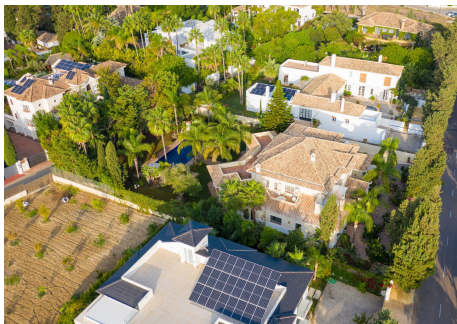

1457 m²

PLOT

2047 m²

Incredible villa with a unique classic style in Guadalmina Baja, very close to the beach of San Pedro de Alcántara.

It consists of 1457m² built over 3 floors on a plot of 2.047m².

On entering the property we would find a reception hall that would give access to the living room and this would give direct access to the garden which consists of a swimming pool, large garden areas, covered terrace and barbecue area.

The plot is very spacious and has beautiful and well maintained gardens, barbecue area and a huge swimming pool that can be enjoyed almost all year round thanks to the climate of Marbella.

The location of this villa is unbeatable, very close to all kinds of services and shops such as supermarkets, pharmacies, schools, public transport; it is a 4 minute walk from the beach and a 5 minute drive from the centre of San Pedro de Alcántara.