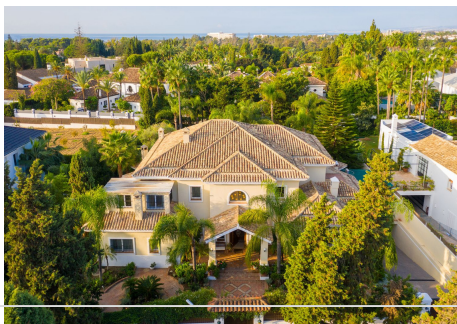

1457 m²

PLOT

2047 m²

Incredible villa with a unique classic style in Guadalmina Baja, very close to the beach of San Pedro de Alcántara.

It consists of 1457m² built over 3 floors on a plot of 2.047m².

On entering the property we would find a reception hall that would give access to the living room and this would give direct access to the garden which consists of a swimming pool, large garden areas, covered terrace and barbecue area.

The plot is very spacious and has beautiful and well maintained gardens, barbecue area and a huge swimming pool that can be enjoyed almost all year round thanks to the climate of Marbella.

The location of this villa is unbeatable, very close to all kinds of services and shops such as supermarkets, pharmacies, schools, public transport; it is a 4 minute walk from the beach and a 5 minute drive from the centre of San Pedro de Alcántara.