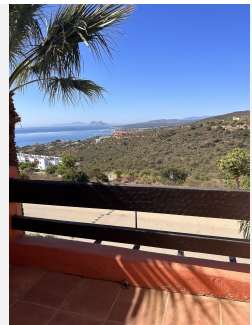

BROMLEY ESTATES

Marbella