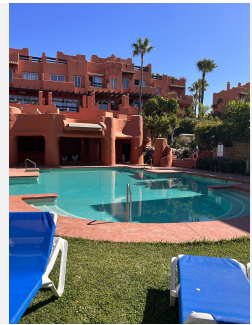

BROMLEY ESTATES

Marbella