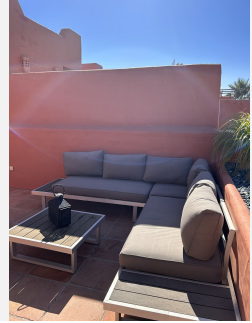

BROMLEY ESTATES

Marbella