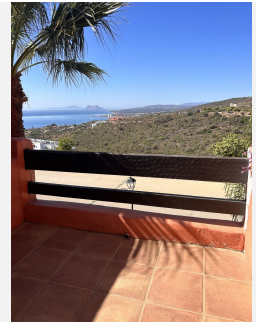

BROMLEY ESTATES

Marbella