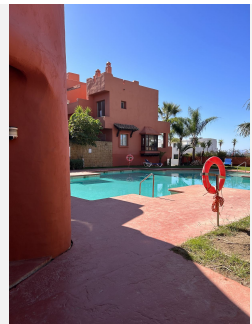

BROMLEY ESTATES

Marbella