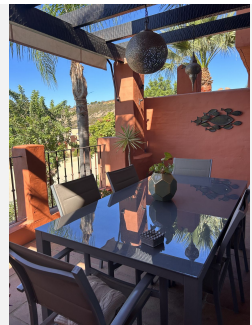

BROMLEY ESTATES

Marbella