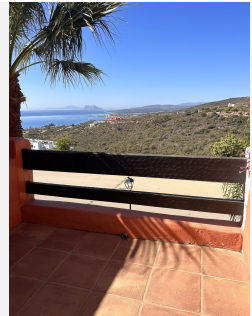

BROMLEY ESTATES

Marbella