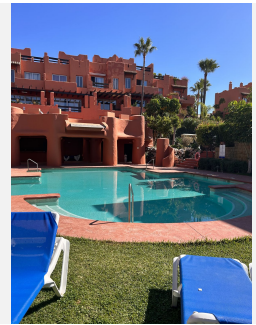

BROMLEY ESTATES

Marbella