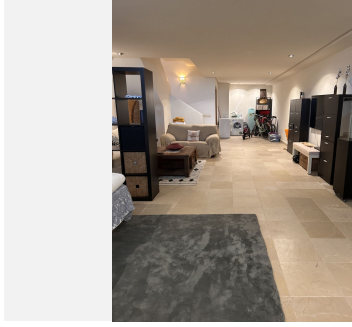

BROMLEY ESTATES

Marbella