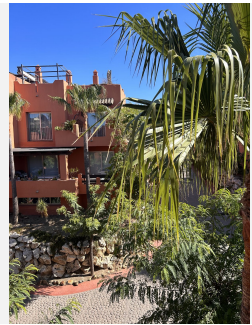

BROMLEY ESTATES

Marbella