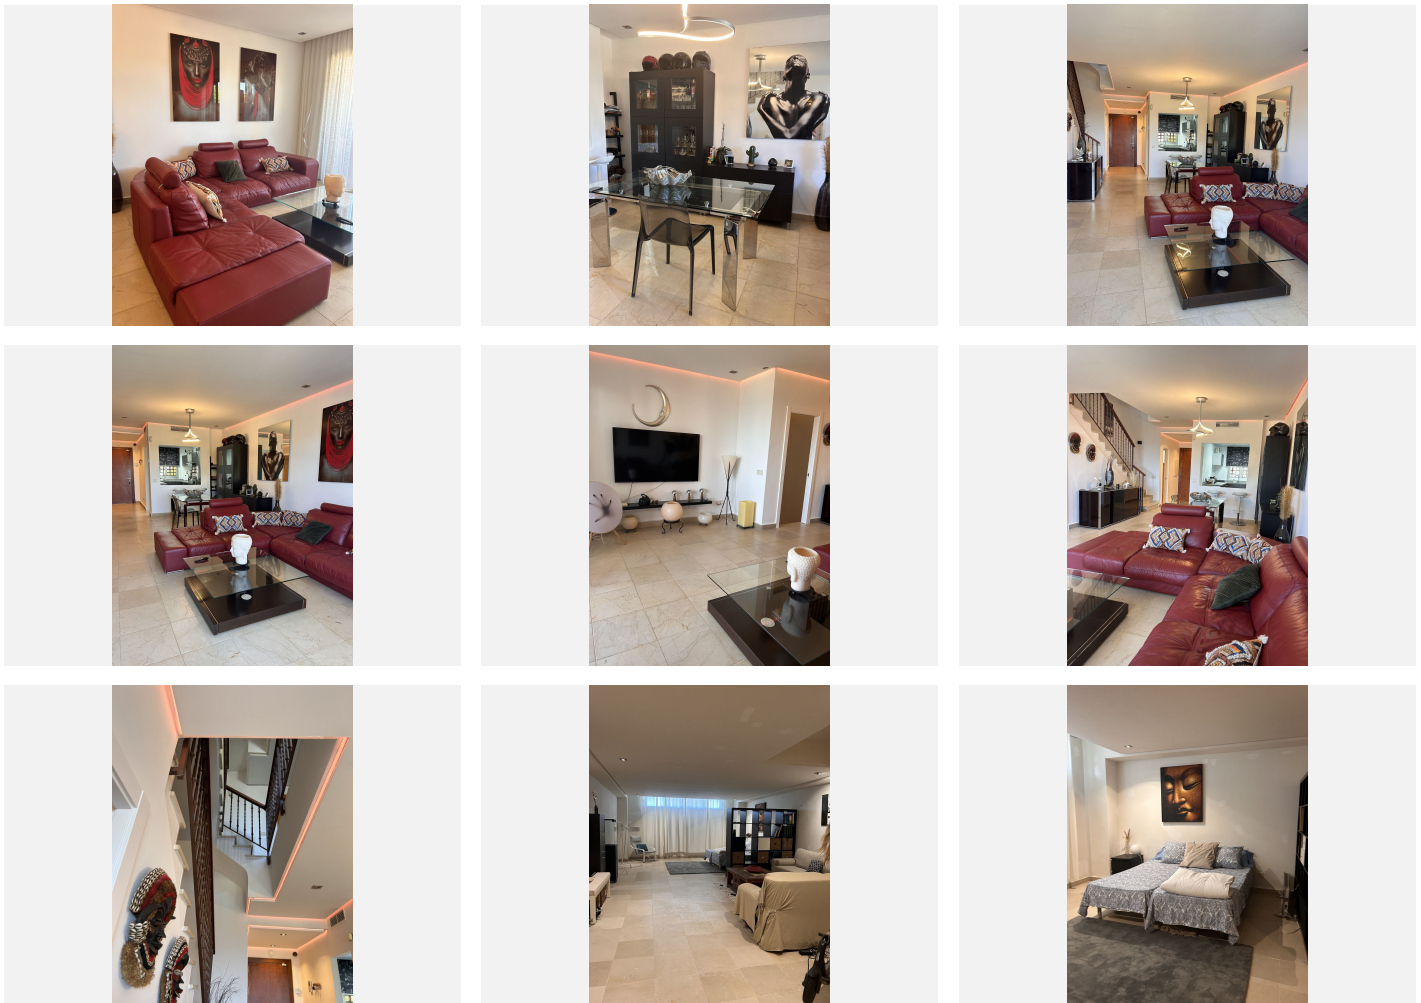

BROMLEY ESTATES

Marbella.

Second floor, spacious solarium, with spectacular views of the sea and the port of Sotogrande and the Gibraltar pine, with barbecue area.

In the basement, it consists of a bathroom, laundry area, storage room and a huge studio for guests or it can be a play area for children,

At the entrance of the house there is private parking for one car.

The house is built with high quality materials, the windows have double glass, marble floors and heating throughout the house.

The house is located near the Sotogrande and La Duquesa golf courses, 15 minutes from Estepona and 40 minutes from Marbella.

It is worth visiting it.