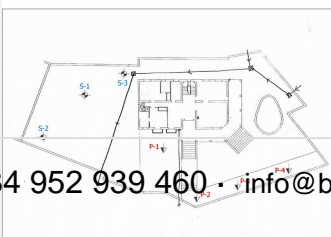

+34 952 939 460 • info@bromleyestatesmarbella.com Urbanizacion El Rosario, CN340, Km 188, Marbella, Malaga 29603